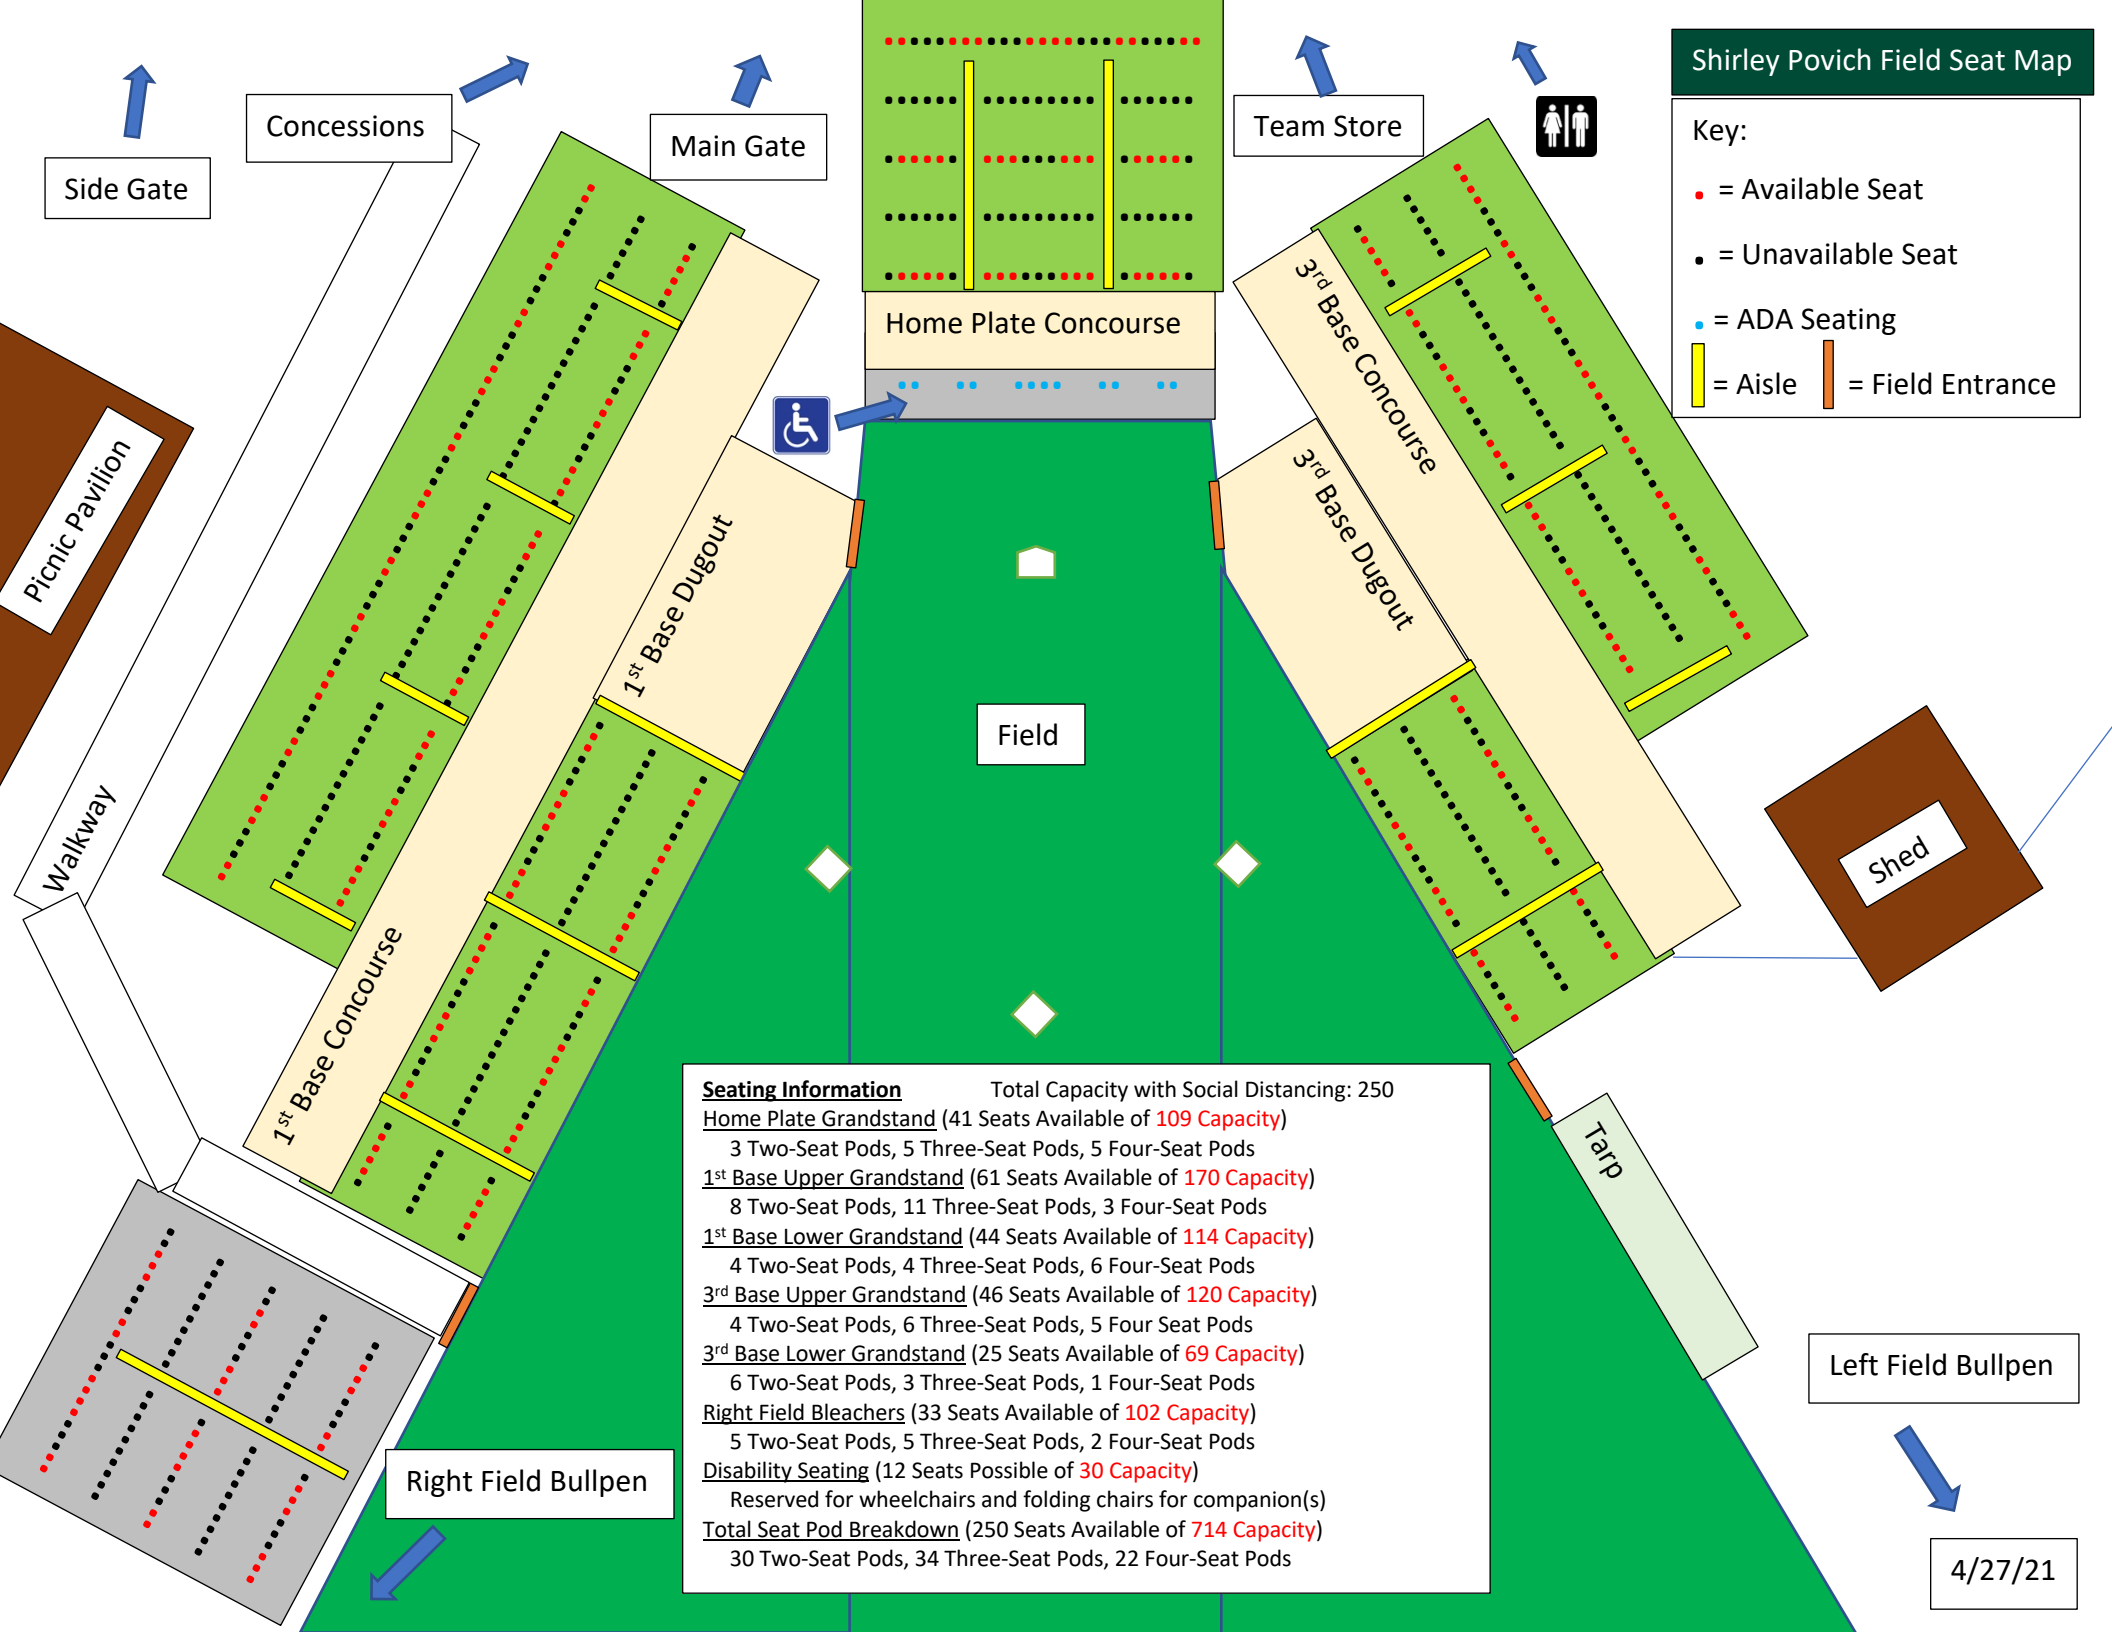

Shirley Povich Field Seat Map

Key:

- = Available Seat
- = Unavailable Seat
- = ADA Seating
- = Aisle
- = Field Entrance

Seating Information Total Capacity with Social Distancing: 250

Home Plate Grandstand (41 Seats Available of **109 Capacity**)
 3 Two-Seat Pods, 5 Three-Seat Pods, 5 Four-Seat Pods

1st Base Upper Grandstand (61 Seats Available of **170 Capacity**)
 8 Two-Seat Pods, 11 Three-Seat Pods, 3 Four-Seat Pods

1st Base Lower Grandstand (44 Seats Available of **114 Capacity**)
 4 Two-Seat Pods, 4 Three-Seat Pods, 6 Four-Seat Pods

3rd Base Upper Grandstand (46 Seats Available of **120 Capacity**)
 4 Two-Seat Pods, 6 Three-Seat Pods, 5 Four-Seat Pods

3rd Base Lower Grandstand (25 Seats Available of **69 Capacity**)
 6 Two-Seat Pods, 3 Three-Seat Pods, 1 Four-Seat Pods

Total Seat Pod Breakdown (250 Seats Available of **714 Capacity**)
 30 Two-Seat Pods, 34 Three-Seat Pods, 22 Four-Seat Pods

4/27/21